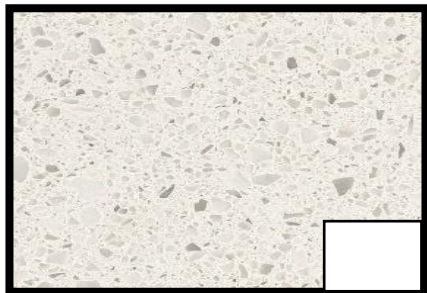

Black Handles

Kitchen and vanity tops(choose one option)

Colors:
www.originquartz.co.za

Crystal White

White Shimmer

Rustenburg granite 30mm

Nougat

Fine Shimmer