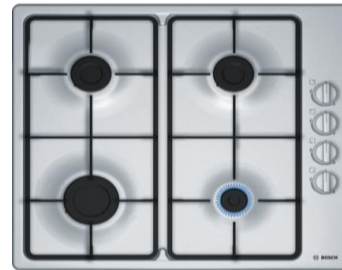

2.5mm UPTOWN INWOOD OAK BEIGE

2.5mm UPTOWN LINCOLN FROST GREY

2.5mm UPTOWN HAMILTON RUSTIC WOOD

Oven, hob and extraction(choose color)

Cupboard colors

Bedrooms & Linen - White

Find colors on website:

<https://pgbison.co.za/products/melawood>