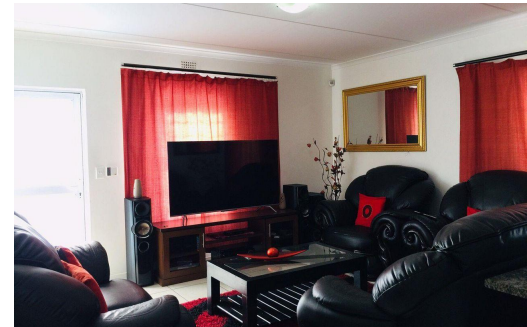

3
2
-

R1,349,000

Duplex For Sale in Bardale Village

FLOOR SIZE	-	GARAGES	-
LAND SIZE	144m ²	PARKINGS	3
BEDROOMS	3	FLATLETS	-
BATHROOMS	2	DOMESTIC ACCOM.	-
KITCHENS	-	PETS ALLOWED	Yes
LOUNGES	1		
DINING ROOMS	-		
STUDIES	-		