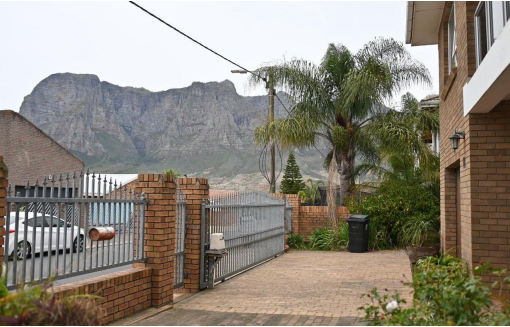

4
 2.5
 2

R2,995,000

House For Sale in Pniel

FLOOR SIZE	310m ²	GARAGES	2
LAND SIZE	601m ²	CARPORTS	2
BEDROOMS	4	FLATLETS	-
BATHROOMS	2.5	DOMESTIC ACCOM.	-
KITCHENS	-	PETS ALLOWED	Yes
LOUNGES	1		
DINING ROOMS	1		
STUDIES	-		