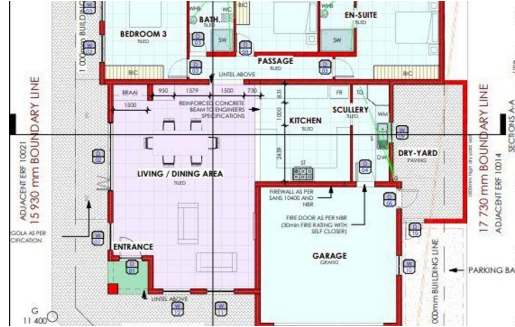

 3
 2
 2

R3,345,000

House For Sale in La Pinta Lifestyle Village

FLOOR SIZE	197m ²	GARAGES	2
LAND SIZE	259m ²	CARPORTS	-
BEDROOMS	3	FLATLETS	-
BATHROOMS	2	DOMESTIC ACCOM.	-
KITCHENS	1	PETS ALLOWED	Yes
LOUNGES	1		
DINING ROOMS	1		
STUDIES	-		