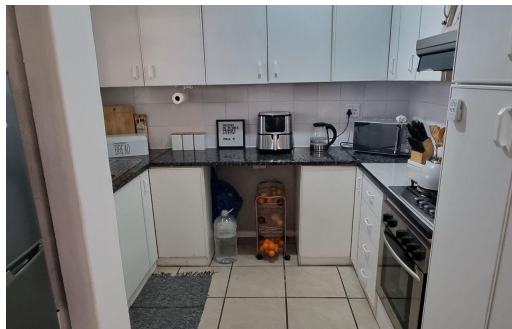

 2
 1
 1

R1,320,000

Townhouse For Sale in Guldenland

FLOOR SIZE	90m ²	GARAGES	1
LAND SIZE	120m ²	PARKINGS	2
BEDROOMS	2	FLATLETS	-
BATHROOMS	1	DOMESTIC ACCOM.	-
KITCHENS	1	POOL	Yes
LOUNGES	1	PETS ALLOWED	Yes
DINING ROOMS	-		
STUDIES	-		