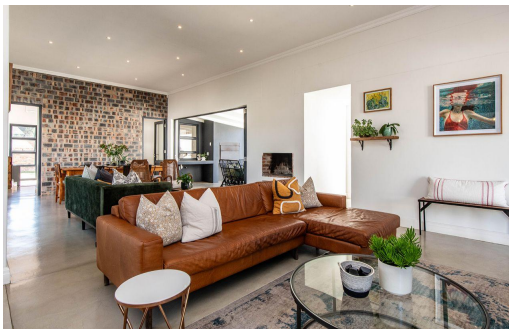

3

2.5

2

R7,795,000

Freestanding For Sale in Paarl South

FLOOR SIZE	270m ²	GARAGES	2
LAND SIZE	1,206m ²	PARKINGS	2
BEDROOMS	3	FLATLETS	-
BATHROOMS	2.5	DOMESTIC ACCOM.	-
KITCHENS	1	POOL	Yes
LOUNGES	1	PETS ALLOWED	Yes
DINING ROOMS	1		
STUDIES	1		