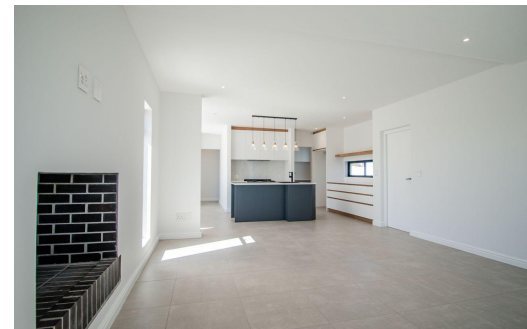

3

3.5

2

R5,400,000

Duet For Sale in Yzerfontein

FLOOR SIZE	244m ²	GARAGES	2
LAND SIZE	407m ²	PARKINGS	2
BEDROOMS	3	FLATLETS	-
BATHROOMS	3.5	DOMESTIC ACCOM.	-
KITCHENS	1	PETS ALLOWED	Yes
LOUNGES	1		
DINING ROOMS	1		
STUDIES	1		