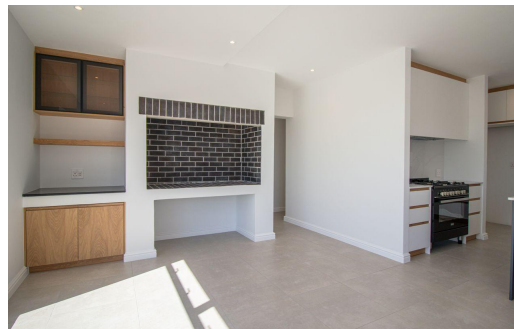

3

3.5

2

R5,950,000

Duet For Sale in Yzerfontein

FLOOR SIZE	244m ²	GARAGES	2
LAND SIZE	407m ²	PARKINGS	2
BEDROOMS	3	FLATLETS	-
BATHROOMS	3.5	DOMESTIC ACCOM.	-
KITCHENS	1	PETS ALLOWED	Yes
LOUNGES	1		
DINING ROOMS	1		
STUDIES	1		