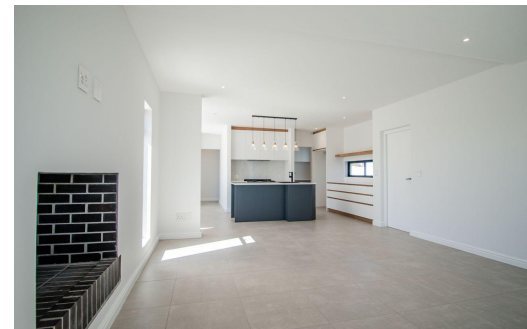

3

3.5

2

R5,950,000

Duet For Sale in Yzerfontein

FLOOR SIZE	244m ²	GARAGES	2
LAND SIZE	407m ²	PARKINGS	2
BEDROOMS	3	FLATLETS	-
BATHROOMS	3.5	DOMESTIC ACCOM.	-
KITCHENS	1	PETS ALLOWED	Yes
LOUNGES	1		
DINING ROOMS	1		
STUDIES	1		