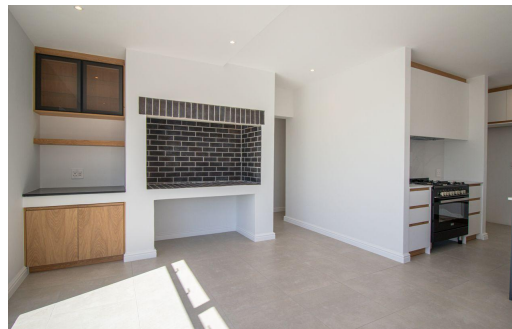

3

3.5

2

R5,400,000

Duet For Sale in Yzerfontein

FLOOR SIZE	244m ²	GARAGES	2
LAND SIZE	407m ²	PARKINGS	2
BEDROOMS	3	FLATLETS	-
BATHROOMS	3.5	DOMESTIC ACCOM.	-
KITCHENS	1	PETS ALLOWED	Yes
LOUNGES	1		
DINING ROOMS	1		
STUDIES	1		