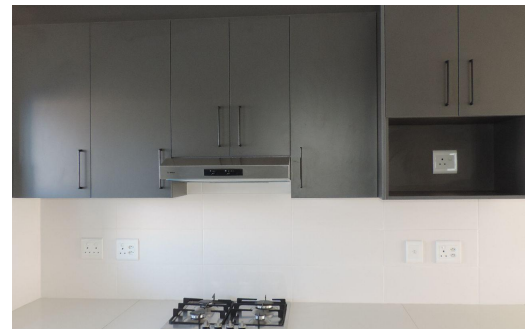

R9,800 pm

Flat To Let in Laguna

FLOOR SIZE	68m²	GARAGES	-
LAND SIZE	-	PARKINGS	1
BEDROOMS	2	FLATLETS	-
BATHROOMS	1	DOMESTIC ACCOM.	-
KITCHENS	1		
LOUNGES	1		
DINING ROOMS	1		
STUDIES	-		

Jenny van den
Heuvel
083 231 3895
jenny@cch.co.za