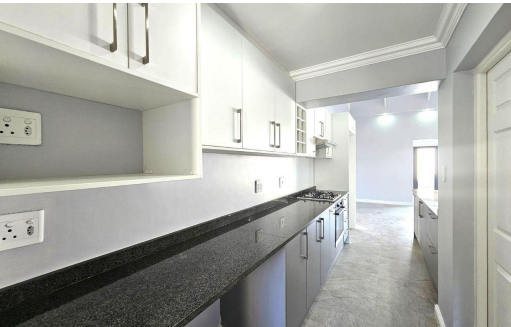

 4
 2
 2

R4,250,000

House For Sale in Paarl South

FLOOR SIZE	200m ²	GARAGES	2
LAND SIZE	654m ²	PARKINGS	2
BEDROOMS	4	FLATLETS	-
BATHROOMS	2	DOMESTIC ACCOM.	-
KITCHENS	1	PETS ALLOWED	Yes
LOUNGES	1		
DINING ROOMS	1		
STUDIES	-		