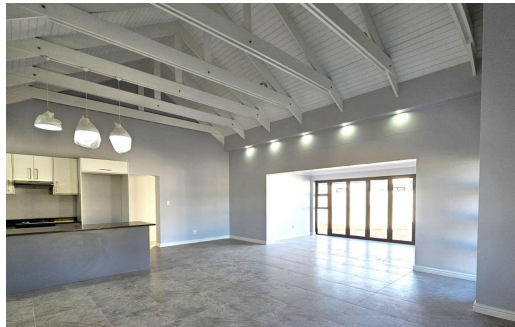

 4
 2
 2

R4,250,000

House For Sale in Paarl South

FLOOR SIZE	200m ²	GARAGES	2
LAND SIZE	654m ²	PARKINGS	2
BEDROOMS	4	FLATLETS	-
BATHROOMS	2	DOMESTIC ACCOM.	-
KITCHENS	1	PETS ALLOWED	Yes
LOUNGES	1		
DINING ROOMS	1		
STUDIES	-		