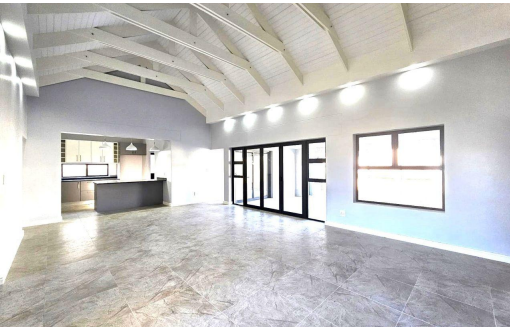

4

3

2

**R5,224,240**

House For Sale in Paarl South

<b>FLOOR SIZE</b>	250m <sup>2</sup>	<b>GARAGES</b>	2
<b>LAND SIZE</b>	690m <sup>2</sup>	<b>PARKINGS</b>	2
<b>BEDROOMS</b>	4	<b>FLATLETS</b>	-
<b>BATHROOMS</b>	3	<b>DOMESTIC ACCOM.</b>	-
<b>KITCHENS</b>	1	<b>PETS ALLOWED</b>	Yes
<b>LOUNGES</b>	1		
<b>DINING ROOMS</b>	1		
<b>STUDIES</b>	-		