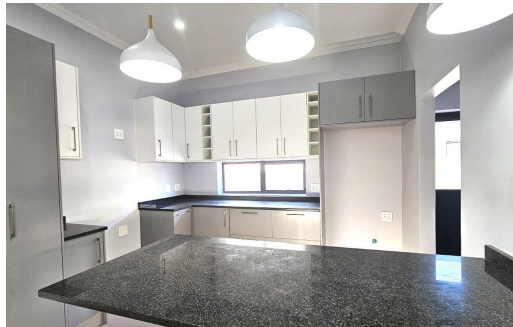

4

3

2

**R5,224,240**

House For Sale in Paarl South

<b>FLOOR SIZE</b>	250m <sup>2</sup>	<b>GARAGES</b>	2
<b>LAND SIZE</b>	690m <sup>2</sup>	<b>PARKINGS</b>	2
<b>BEDROOMS</b>	4	<b>FLATLETS</b>	-
<b>BATHROOMS</b>	3	<b>DOMESTIC ACCOM.</b>	-
<b>KITCHENS</b>	1	<b>PETS ALLOWED</b>	Yes
<b>LOUNGES</b>	1		
<b>DINING ROOMS</b>	1		
<b>STUDIES</b>	-		