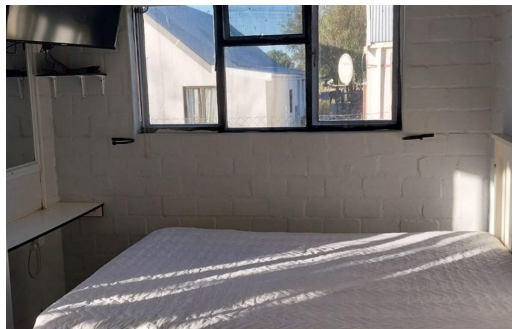

-  1
-  1
-  -

R3,750 pm

Garden Cottage To Let in Hopefield

BEDROOMS	1	GARAGES	-
BATHROOMS	1	PARKINGS	1
KITCHENS	1	FLATLETS	-
LOUNGES	-	DOMESTIC ACCOM.	-
DINING ROOMS	-		
STUDIES	-		

Jenny van den
Heuvel
083 231 3895
jenny@cch.co.za