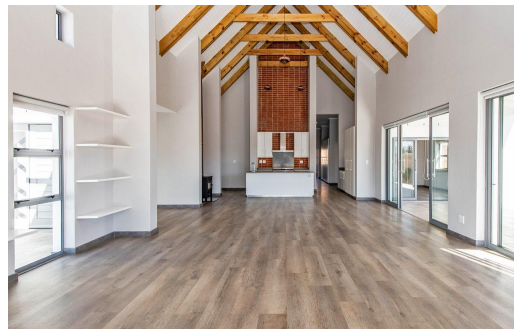

4

3

2

R6,990,000

Freehold For Sale in Paarl South

FLOOR SIZE	315m ²	GARAGES	2
LAND SIZE	891m ²	PARKINGS	2
BEDROOMS	4	FLATLETS	-
BATHROOMS	3	DOMESTIC ACCOM.	-
KITCHENS	1	PETS ALLOWED	Yes
LOUNGES	1		
DINING ROOMS	1		
STUDIES	-		