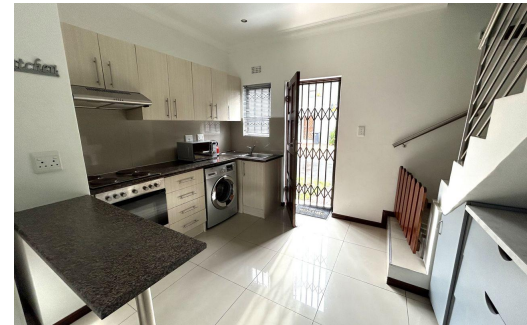

2

1

-

**R950,000**

Semi Detached For Sale in Hagley

<b>FLOOR SIZE</b>	84m <sup>2</sup>	<b>GARAGES</b>	-
<b>LAND SIZE</b>	120m <sup>2</sup>	<b>PARKINGS</b>	3
<b>BEDROOMS</b>	2	<b>FLATLETS</b>	-
<b>BATHROOMS</b>	1	<b>DOMESTIC ACCOM.</b>	-
<b>KITCHENS</b>	1	<b>PETS ALLOWED</b>	Yes
<b>LOUNGES</b>	1		
<b>DINING ROOMS</b>	-		
<b>STUDIES</b>	-		