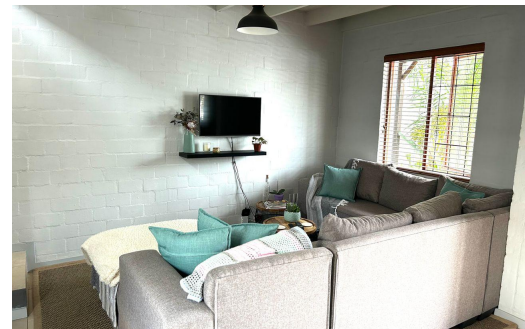

2
1
-

R1,495,000

Townhouse For Sale in Strand South

FLOOR SIZE	68m ²	GARAGES	-
LAND SIZE	74m ²	CARPORTS	1
BEDROOMS	2	FLATLETS	-
BATHROOMS	1	DOMESTIC ACCOM.	-
KITCHENS	1	PETS ALLOWED	Yes
LOUNGES	1		
DINING ROOMS	1		
STUDIES	-		