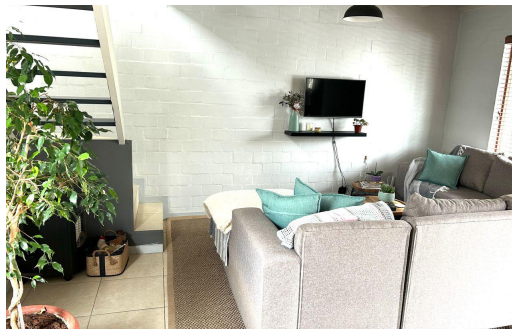

2
1
-

R1,495,000

Townhouse For Sale in Strand South

FLOOR SIZE	68m ²	GARAGES	-
LAND SIZE	74m ²	CARPORTS	1
BEDROOMS	2	FLATLETS	-
BATHROOMS	1	DOMESTIC ACCOM.	-
KITCHENS	1	PETS ALLOWED	Yes
LOUNGES	1		
DINING ROOMS	1		
STUDIES	-		