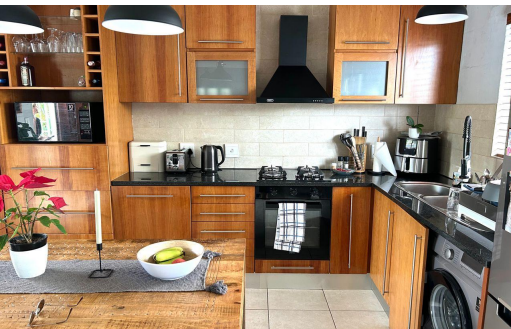

2
1
-

R1,495,000

Townhouse For Sale in Strand South

FLOOR SIZE	68m ²	GARAGES	-
LAND SIZE	74m ²	CARPORTS	1
BEDROOMS	2	FLATLETS	-
BATHROOMS	1	DOMESTIC ACCOM.	-
KITCHENS	1	PETS ALLOWED	Yes
LOUNGES	1		
DINING ROOMS	1		
STUDIES	-		