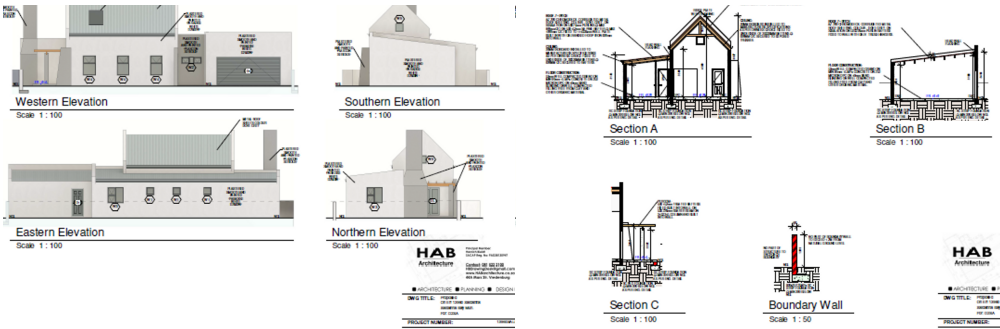

 2  
 2  
 2

**R1,925,000**

**Gated Estate For Sale in Saldanha Heights**

<b>FLOOR SIZE</b>	136m <sup>2</sup>	<b>GARAGES</b>	2
<b>LAND SIZE</b>	240m <sup>2</sup>	<b>CARPORTS</b>	2
<b>BEDROOMS</b>	2	<b>FLATLETS</b>	-
<b>BATHROOMS</b>	2	<b>DOMESTIC ACCOM.</b>	-
<b>KITCHENS</b>	1	<b>PETS ALLOWED</b>	Yes
<b>LOUNGES</b>	1		
<b>DINING ROOMS</b>	1		
<b>STUDIES</b>	-		