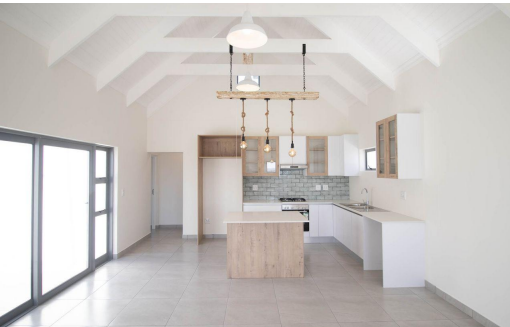

2

2

1

R1,758,750

Gated Estate For Sale in Saldanha Heights

FLOOR SIZE	111m ²	GARAGES	1
LAND SIZE	221m ²	PARKINGS	1
BEDROOMS	2	FLATLETS	-
BATHROOMS	2	DOMESTIC ACCOM.	-
KITCHENS	1	PETS ALLOWED	Yes
LOUNGES	1		
DINING ROOMS	1		
STUDIES	-		