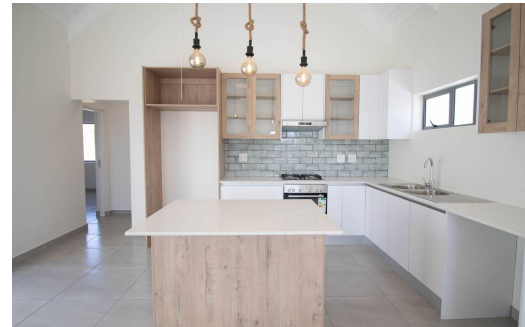

2

2

1

R1,758,750

Gated Estate For Sale in Saldanha Heights

FLOOR SIZE	111m ²	GARAGES	1
LAND SIZE	221m ²	PARKINGS	1
BEDROOMS	2	FLATLETS	-
BATHROOMS	2	DOMESTIC ACCOM.	-
KITCHENS	1	PETS ALLOWED	Yes
LOUNGES	1		
DINING ROOMS	1		
STUDIES	-		