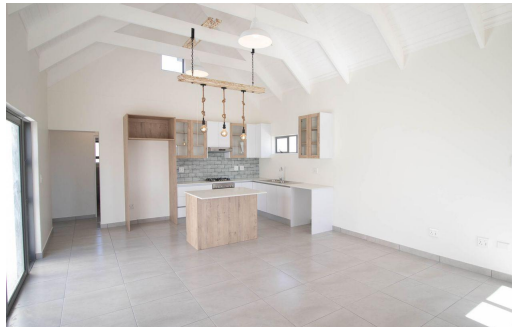

2

2

1

R1,758,750

Gated Estate For Sale in Saldanha Heights

FLOOR SIZE	111m ²	GARAGES	1
LAND SIZE	221m ²	PARKINGS	1
BEDROOMS	2	FLATLETS	-
BATHROOMS	2	DOMESTIC ACCOM.	-
KITCHENS	1	PETS ALLOWED	Yes
LOUNGES	1		
DINING ROOMS	1		
STUDIES	-		