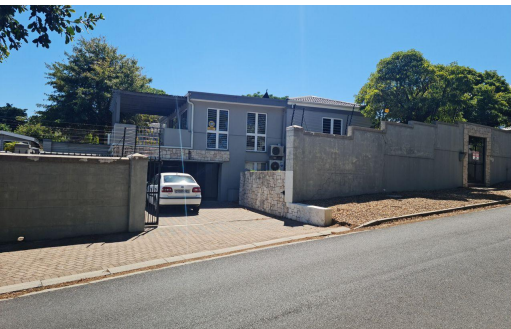

6
 4
 2

R6,900,000

House For Sale in Heldervue

FLOOR SIZE 560m²
LAND SIZE 2,306m²
BEDROOMS 6
BATHROOMS 4
KITCHENS 1
LOUNGES 2
DINING ROOMS 2
STUDIES 1

GARAGES 2
CARPORTS 2
FLATLETS -
DOMESTIC ACCOM. -
POOL Yes
PETS ALLOWED Yes