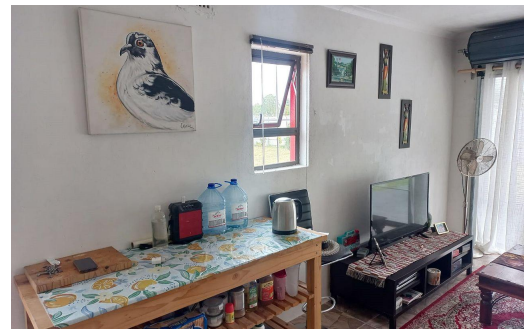

 1
 1
 -

R650,000

House For Sale in Riviersonderend

| | | | |
|---------------------|-------------------|------------------------|-----|
| FLOOR SIZE | 52m ² | GARAGES | - |
| LAND SIZE | 671m ² | PARKINGS | 1 |
| BEDROOMS | 1 | FLATLETS | - |
| BATHROOMS | 1 | DOMESTIC ACCOM. | - |
| KITCHENS | 1 | PETS ALLOWED | Yes |
| LOUNGES | 1 | | |
| DINING ROOMS | - | | |
| STUDIES | - | | |