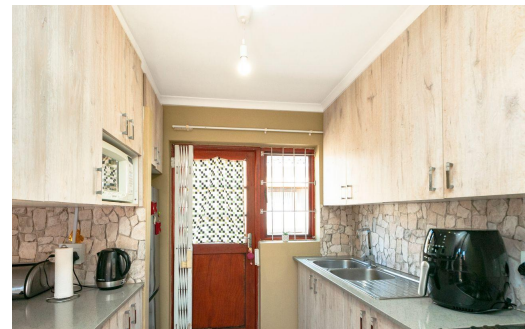

3

2

1

R1,550,000

Townhouse For Sale in Fairview Golf Estate

FLOOR SIZE	75m ²	GARAGES	1
LAND SIZE	200m ²	CARPORTS	3
BEDROOMS	3	FLATLETS	-
BATHROOMS	2	DOMESTIC ACCOM.	-
KITCHENS	1	PETS ALLOWED	Yes
LOUNGES	1		
DINING ROOMS	1		
STUDIES	-		