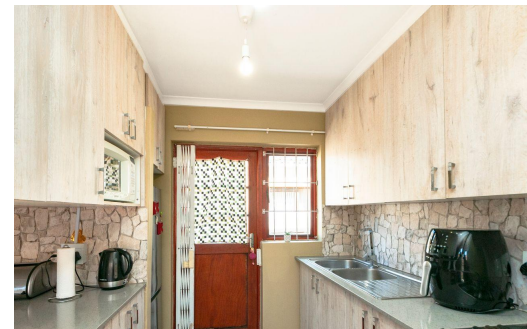

3

2

1

**R1,550,000**

**Townhouse For Sale in Fairview Golf Estate**

<b>FLOOR SIZE</b>	75m <sup>2</sup>	<b>GARAGES</b>	1
<b>LAND SIZE</b>	200m <sup>2</sup>	<b>PARKINGS</b>	3
<b>BEDROOMS</b>	3	<b>FLATLETS</b>	-
<b>BATHROOMS</b>	2	<b>DOMESTIC ACCOM.</b>	-
<b>KITCHENS</b>	1	<b>PETS ALLOWED</b>	Yes
<b>LOUNGES</b>	1		
<b>DINING ROOMS</b>	1		
<b>STUDIES</b>	-		