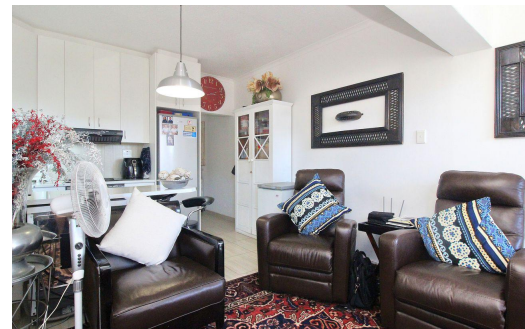

 2
 1
 1

R1,495,000

Apartment For Sale in Parks Estate

FLOOR SIZE	66m ²	GARAGES	1
BEDROOMS	2	PARKINGS	1
BATHROOMS	1	FLATLETS	-
KITCHENS	1	DOMESTIC ACCOM.	-
LOUNGES	1		
DINING ROOMS	1		
STUDIES	-		

RATES R293 pm (Estimated)