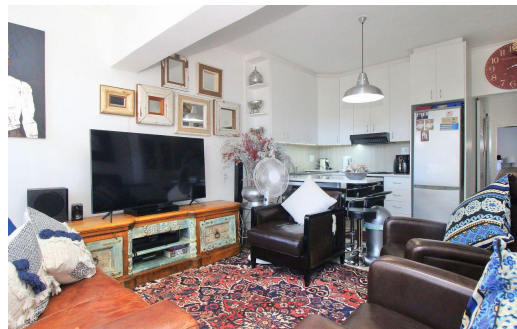

 2
 1
 1

R1,495,000

Apartment For Sale in Parks Estate

FLOOR SIZE	66m ²	GARAGES	1
BEDROOMS	2	PARKINGS	1
BATHROOMS	1	FLATLETS	-
KITCHENS	1	DOMESTIC ACCOM.	-
LOUNGES	1		
DINING ROOMS	1		
STUDIES	-		

RATES R293 pm (Estimated)