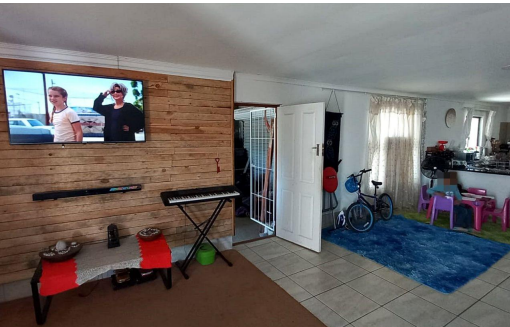

 2
 1
 1

POA

House For Sale in Stanford

LAND SIZE	475m ²
BEDROOMS	2
BATHROOMS	1
KITCHENS	1
LOUNGES	1
DINING ROOMS	1
STUDIES	-

GARAGES	1
PARKINGS	2
FLATLETS	-
DOMESTIC ACCOM.	-
PETS ALLOWED	Yes

George Prinsloo
0788044341
george@cch.co.za