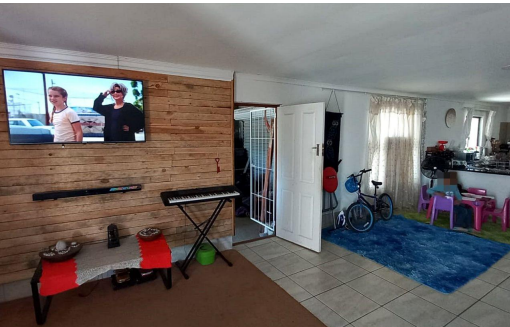

 2
 1
 1

POA

House For Sale in Stanford

LAND SIZE	475m ²	GARAGES	1
BEDROOMS	2	PARKINGS	2
BATHROOMS	1	FLATLETS	-
KITCHENS	1	DOMESTIC ACCOM.	-
LOUNGES	1	PETS ALLOWED	Yes
DINING ROOMS	1		
STUDIES	-		

George Prinsloo
0788044341
george@cch.co.za