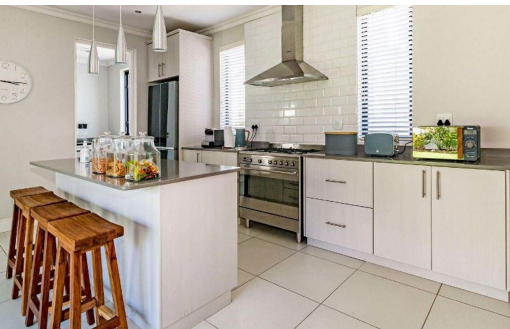

3

2

2

R3,695,000

House For Sale in Sitari

FLOOR SIZE	215m ²	GARAGES	2
LAND SIZE	450m ²	PARKINGS	2
BEDROOMS	3	FLATLETS	-
BATHROOMS	2	DOMESTIC ACCOM.	-
KITCHENS	1	PETS ALLOWED	Yes
LOUNGES	1		
DINING ROOMS	1		
STUDIES	1		