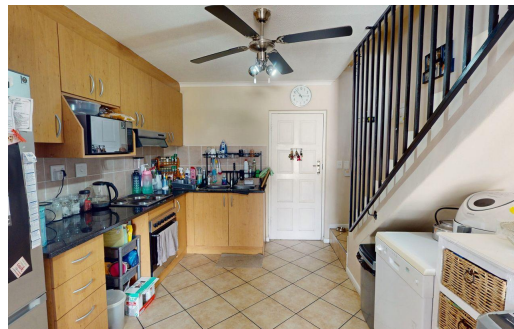

2

1

1

R950,000

Apartment For Sale in Whispering Pines

FLOOR SIZE	63m ²	GARAGES	1
BEDROOMS	2	PARKINGS	-
BATHROOMS	1	FLATLETS	-
KITCHENS	1	DOMESTIC ACCOM.	-
LOUNGES	1	POOL	Yes
DINING ROOMS	-	PETS ALLOWED	Yes
STUDIES	-		