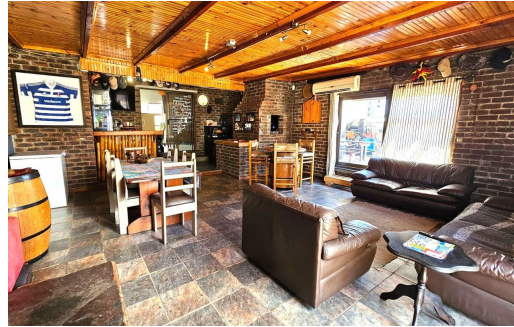

4

2

2

R2,449,500

House For Sale in Paarl Central

LAND SIZE 692m²
BEDROOMS 4
BATHROOMS 2
KITCHENS 1
LOUNGES 2
DINING ROOMS 1
STUDIES 1

GARAGES 2
PARKINGS 2
FLATLETS -
DOMESTIC ACCOM. -
PETS ALLOWED Yes

RATES R1,157 pm (Estimated)