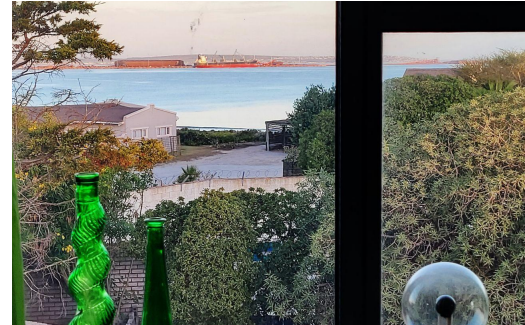

 3
 1
 2

POA

House For Sale in Bluewater Bay

LAND SIZE	690m ²	GARAGES	2
BEDROOMS	3	PARKINGS	2
BATHROOMS	1	FLATLETS	-
KITCHENS	1	DOMESTIC ACCOM.	-
LOUNGES	1	PETS ALLOWED	Yes
DINING ROOMS	1		
STUDIES	-		

RATES R600 pm (Estimated)
LEVY R700 pm