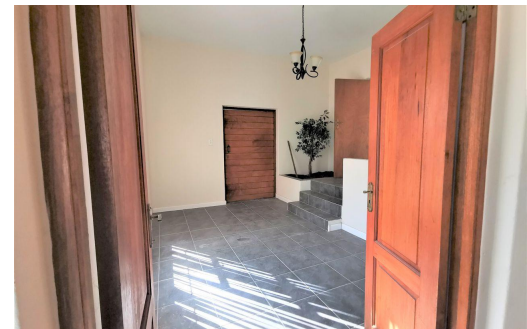

 4

 2

 2

R2,495,000

House For Sale in Mountainside

FLOOR SIZE	291m ²	GARAGES	2
LAND SIZE	293m ²	PARKINGS	2
BEDROOMS	4	FLATLETS	-
BATHROOMS	2	DOMESTIC ACCOM.	-
KITCHENS	1	PETS ALLOWED	Yes
LOUNGES	1		
DINING ROOMS	-		
STUDIES	-		