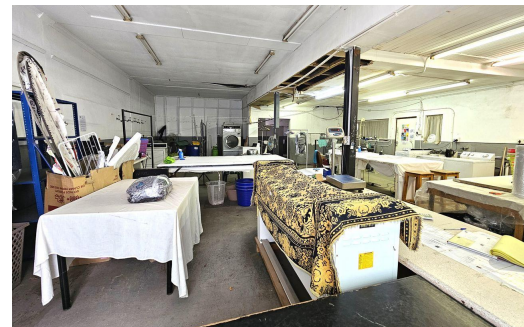

R3,100,000

House For Sale in Bertville

FLOOR SIZE	800m²	GARAGES	-
LAND SIZE	959m²	PARKINGS	8
BEDROOMS	10	FLATLETS	5
BATHROOMS	8	DOMESTIC ACCOM.	-
KITCHENS	9		
LOUNGES	8		
DINING ROOMS	3		
STUDIES	-		

RATES R1,708 pm (Estimated)

Barbara Strydom
083 340 3162
barbara.strydom@cch.co.za