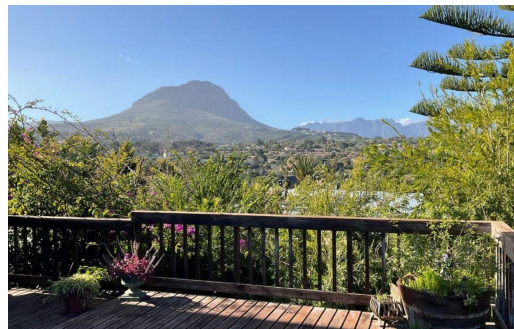

5  
3  
2

**R3,900,000**

Freestanding For Sale in Heldervue

<b>FLOOR SIZE</b>	286m <sup>2</sup>	<b>GARAGES</b>	2
<b>LAND SIZE</b>	1,022m <sup>2</sup>	<b>PARKINGS</b>	1
<b>BEDROOMS</b>	5	<b>FLATLETS</b>	1
<b>BATHROOMS</b>	3	<b>DOMESTIC ACCOM.</b>	-
<b>KITCHENS</b>	2	<b>PETS ALLOWED</b>	Yes
<b>LOUNGES</b>	2		
<b>DINING ROOMS</b>	2		
<b>STUDIES</b>	1		