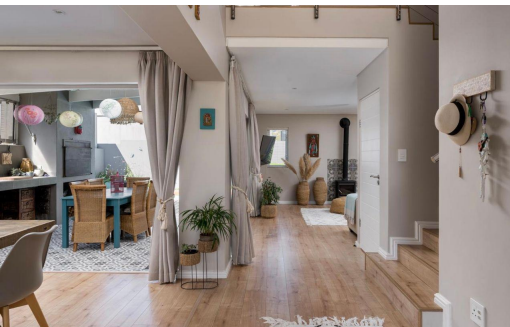

 3  
 2  
 2

**R4,995,000**

Gated Estate For Sale in Somerset Lakes

<b>LAND SIZE</b>	353m <sup>2</sup>	<b>GARAGES</b>	2
<b>BEDROOMS</b>	3	<b>PARKINGS</b>	2
<b>BATHROOMS</b>	2	<b>POOL</b>	Yes
<b>KITCHENS</b>	1	<b>PETS ALLOWED</b>	Yes
<b>LOUNGES</b>	1		
<b>DINING ROOMS</b>	1		