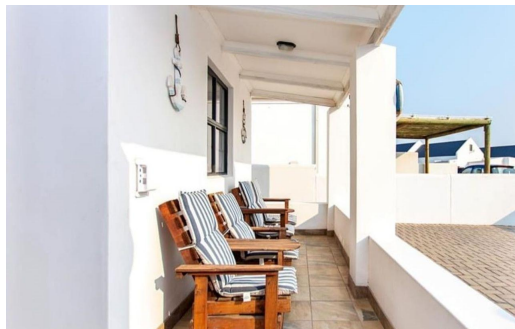

 2
 2
 1

R1,985,000

House For Sale in Britannia Reef Estate

| | | | |
|---------------------|-------------------|------------------------|-----|
| FLOOR SIZE | 132m ² | GARAGES | 1 |
| LAND SIZE | 252m ² | CARPORTS | - |
| BEDROOMS | 2 | FLATLETS | - |
| BATHROOMS | 2 | DOMESTIC ACCOM. | - |
| KITCHENS | 1 | PETS ALLOWED | Yes |
| LOUNGES | 1 | | |
| DINING ROOMS | 1 | | |
| STUDIES | - | | |