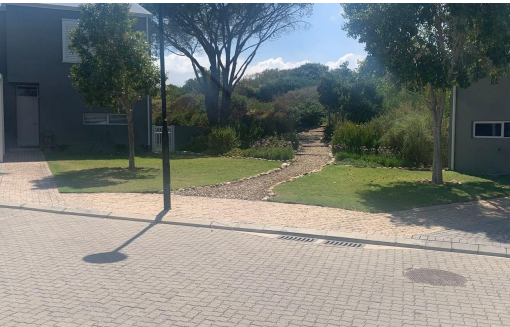

 3

 2

 1

R3,450,000

Townhouse For Sale in Somerset Lakes

FLOOR SIZE	146m ²	GARAGES	1
BEDROOMS	3	PARKINGS	1
BATHROOMS	2	FLATLETS	-
KITCHENS	1	DOMESTIC ACCOM.	-
LOUNGES	1	PETS ALLOWED	Yes
DINING ROOMS	1		
STUDIES	-		