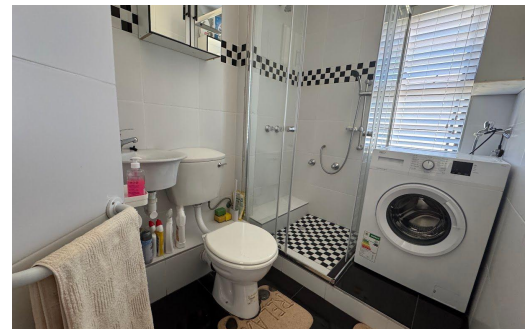

 2

 1

 -

**R7,500 pm**

Apartment To Let in Guldenland

**BEDROOMS** 2  
**BATHROOMS** 1  
**KITCHENS** 1  
**LOUNGES** 1  
**DINING ROOMS** -  
**STUDIES** -

**GARAGES** -  
**PARKINGS** 1  
**FLATLETS** -  
**DOMESTIC ACCOM.** -