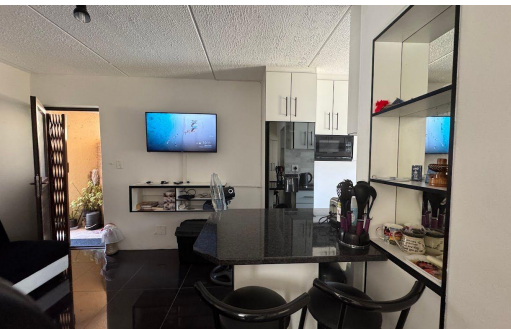

 2

 1

 -

**R7,500 pm**

Apartment To Let in Guldenland

**BEDROOMS** 2  
**BATHROOMS** 1  
**KITCHENS** 1  
**LOUNGES** 1  
**DINING ROOMS** -  
**STUDIES** -

**GARAGES** -  
**PARKINGS** 1  
**FLATLETS** -  
**DOMESTIC ACCOM.** -