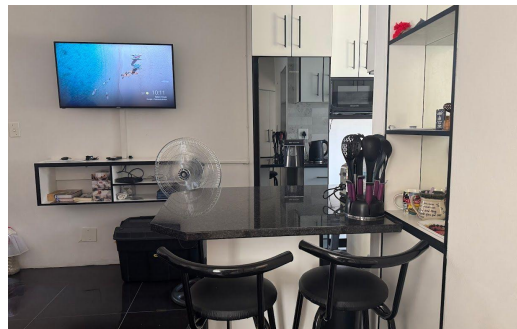

 2

 1

 -

**R7,500 pm**

Apartment To Let in Guldenland

**BEDROOMS** 2  
**BATHROOMS** 1  
**KITCHENS** 1  
**LOUNGES** 1  
**DINING ROOMS** -  
**STUDIES** -

**GARAGES** -  
**PARKINGS** 1  
**FLATLETS** -  
**DOMESTIC ACCOM.** -