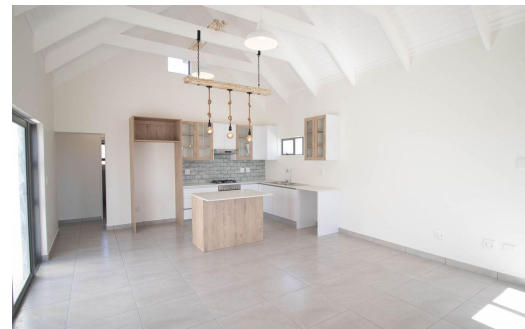

 3  
 2  
 1

**R2,075,000**

**Gated Estate For Sale in Saldanha Heights**

<b>FLOOR SIZE</b>	134.90m <sup>2</sup>	<b>GARAGES</b>	1
<b>LAND SIZE</b>	245m <sup>2</sup>	<b>PARKINGS</b>	1
<b>BEDROOMS</b>	3	<b>FLATLETS</b>	-
<b>BATHROOMS</b>	2	<b>DOMESTIC ACCOM.</b>	-
<b>KITCHENS</b>	1	<b>PETS ALLOWED</b>	Yes
<b>LOUNGES</b>	1		
<b>DINING ROOMS</b>	1		
<b>STUDIES</b>	-		