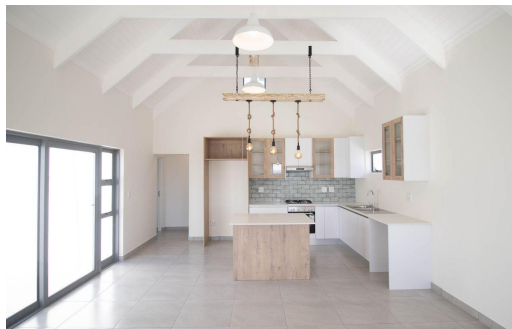

 3  
 2  
 1

**R2,075,000**

**Gated Estate For Sale in Saldanha Heights**

<b>FLOOR SIZE</b>	134.90m <sup>2</sup>	<b>GARAGES</b>	1
<b>LAND SIZE</b>	245m <sup>2</sup>	<b>PARKINGS</b>	1
<b>BEDROOMS</b>	3	<b>FLATLETS</b>	-
<b>BATHROOMS</b>	2	<b>DOMESTIC ACCOM.</b>	-
<b>KITCHENS</b>	1	<b>PETS ALLOWED</b>	Yes
<b>LOUNGES</b>	1		
<b>DINING ROOMS</b>	1		
<b>STUDIES</b>	-		