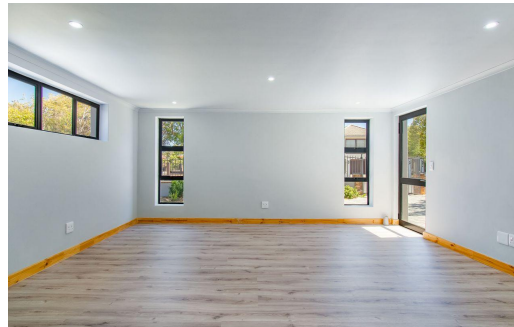

 3

 2

 2

**R3,995,000**

House For Sale in Strand Central

<b>LAND SIZE</b>	1,097m <sup>2</sup>	<b>GARAGES</b>	2
<b>BEDROOMS</b>	3	<b>PARKINGS</b>	2
<b>BATHROOMS</b>	2	<b>FLATLETS</b>	-
<b>KITCHENS</b>	1	<b>DOMESTIC ACCOM.</b>	-
<b>LOUNGES</b>	1	<b>PETS ALLOWED</b>	Yes
<b>DINING ROOMS</b>	1		
<b>STUDIES</b>	-		