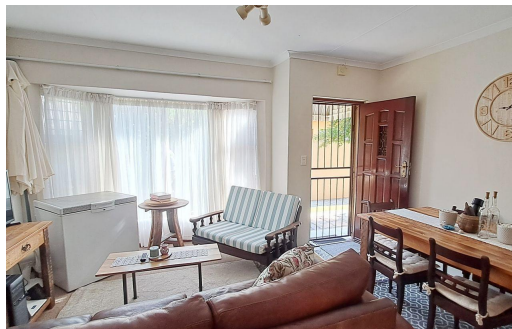

 2  
 1  
 1

**R1,350,000**

Townhouse For Sale in Strand South

<b>FLOOR SIZE</b>	58m <sup>2</sup>	<b>GARAGES</b>	1
<b>BEDROOMS</b>	2	<b>PARKINGS</b>	1
<b>BATHROOMS</b>	1	<b>FLATLETS</b>	-
<b>KITCHENS</b>	1	<b>DOMESTIC ACCOM.</b>	-
<b>LOUNGES</b>	1		
<b>DINING ROOMS</b>	-		
<b>STUDIES</b>	-		