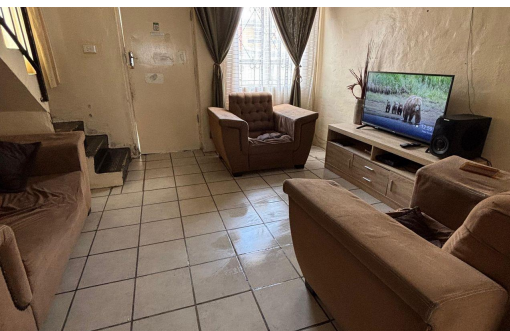

 2
 1
 -

R595,000

Semi Detached For Sale in Woodlands

BEDROOMS	2	GARAGES	-
BATHROOMS	1	PARKINGS	1
KITCHENS	1	FLATLETS	-
LOUNGES	1	DOMESTIC ACCOM.	-
DINING ROOMS	-	PETS ALLOWED	Yes
STUDIES	-		

RATES R58.02 pm (Estimated)