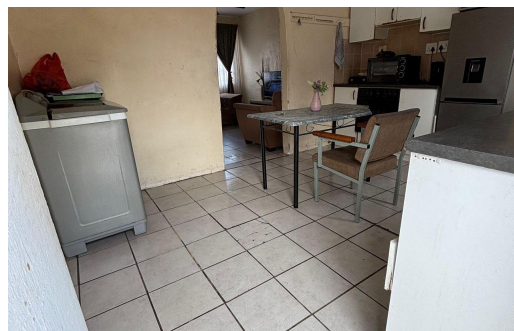

 2
 1
 -

R595,000

Semi Detached For Sale in Woodlands

BEDROOMS	2	GARAGES	-
BATHROOMS	1	PARKINGS	1
KITCHENS	1	FLATLETS	-
LOUNGES	1	DOMESTIC ACCOM.	-
DINING ROOMS	-	PETS ALLOWED	Yes
STUDIES	-		

RATES R58.02 pm (Estimated)