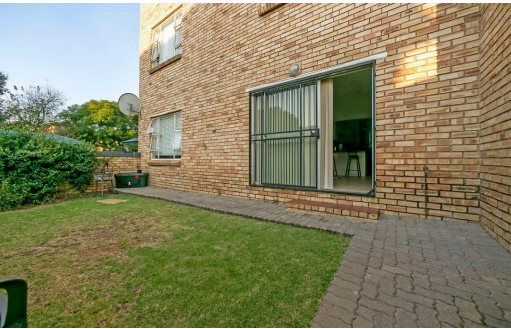

2

2

-

R925,000

Apartment For Sale in Berario

FLOOR SIZE	67m ²	GARAGES	-
LAND SIZE	1,651m ²	PARKINGS	2
BEDROOMS	2	FLATLETS	-
BATHROOMS	2	DOMESTIC ACCOM.	-
KITCHENS	1		
LOUNGES	1		
DINING ROOMS	-		
STUDIES	-		