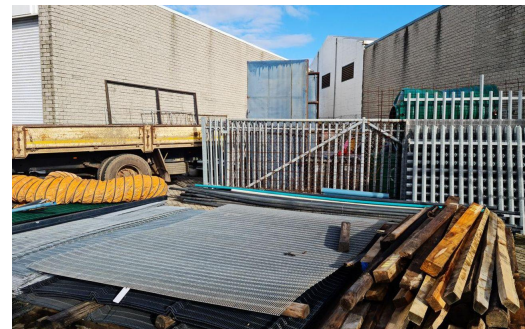

 8

 -

R40,000 pm

644m² Building To Let in Saxenburg Park 2

LAND SIZE -
FLOOR SIZE 644m²
ZONING Industrial

OPEN PARKINGS 8

Hein
Uitenweerde
079 493 0761
hein@cch.co.za