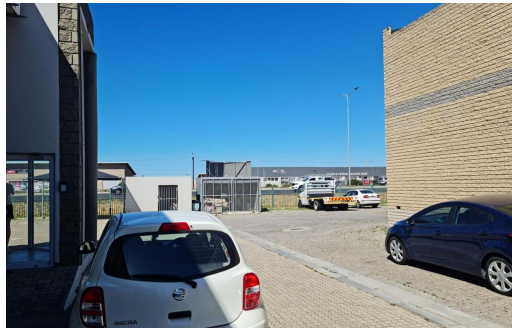

 2

 -

R14,000 pm

178m² Building To Let in Somerset West Business Park

LAND SIZE -
FLOOR SIZE 178m²
ZONING Industrial

OPEN PARKINGS 2

Hein
Uitenweerde
079 493 0761
hein@cch.co.za