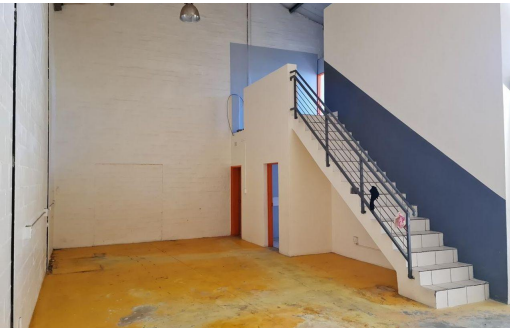

 2

 -

R14,000 pm

178m² Building To Let in Somerset West Business Park

LAND SIZE -
FLOOR SIZE 178m²
ZONING Industrial

OPEN PARKINGS 2

Hein
Uitenweerde
079 493 0761
hein@cch.co.za