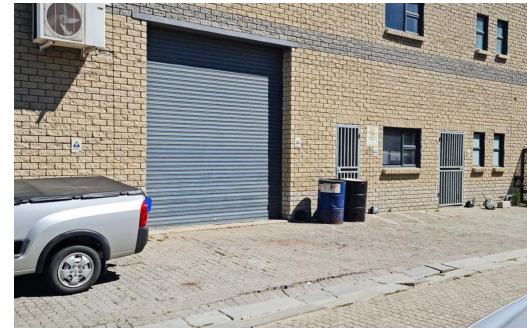

 2

 -

R14,000 pm

178m² Building To Let in Somerset West Business Park

LAND SIZE -
FLOOR SIZE 178m²
ZONING Industrial

OPEN PARKINGS 2

Hein
Uitenweerde
079 493 0761
hein@cch.co.za