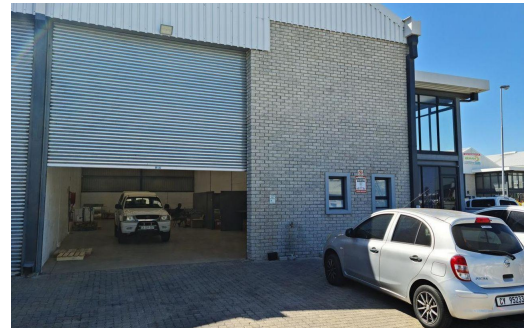

 3
 -

R20,784 pm

320m² Building To Let in Saxenburg Park 2

LAND SIZE	-	OPEN PARKINGS	3
FLOOR SIZE	320m ²		
ZONING	Industrial		

Hein
Uitenweerde
079 493 0761
hein@cch.co.za