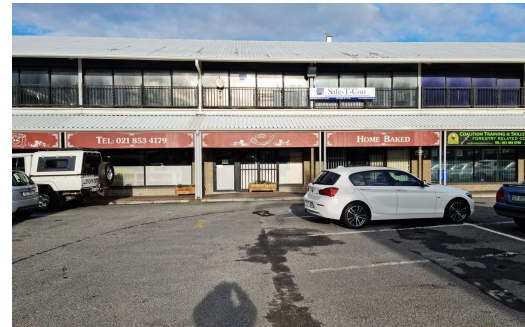

 4

 -

R13,500 pm

185m² Building To Let in Gants Plaza

LAND SIZE	-	OPEN PARKINGS	4
FLOOR SIZE	185m ²		
ZONING	Industrial		

Hein
Uitenweerde
079 493 0761
hein@cch.co.za