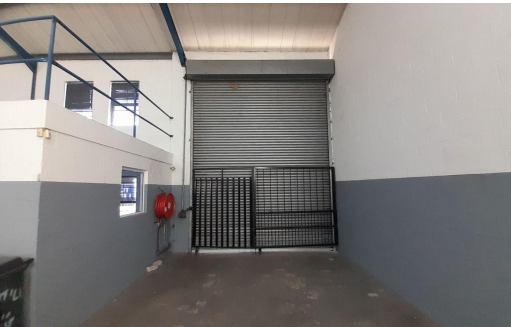

 4

 -

R20,150 pm

310m² Warehouse To Let in Brackenfell Industrial

LAND SIZE	310m ²	OPEN PARKINGS	4
FLOOR SIZE	310m ²	POWER (3 PHASE)	Yes
TITLE	Sectional Title	POWER (AMPS)	60A
ZONING	Industrial		

Hein
Uitenweerde
079 493 0761
hein@cch.co.za