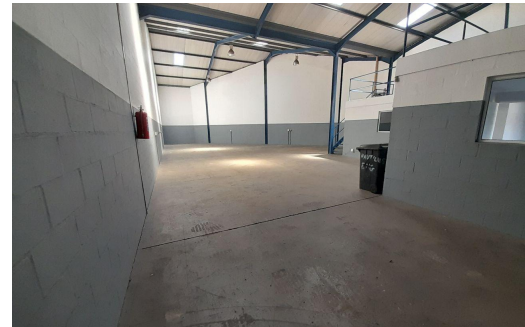

 4

 -

R20,150 pm

310m² Warehouse To Let in Brackenfell Industrial

LAND SIZE	310m ²	OPEN PARKINGS	4
FLOOR SIZE	310m ²	POWER (3 PHASE)	Yes
TITLE	Sectional Title	POWER (AMPS)	60A
ZONING	Industrial		

Hein
Uitenweerde
079 493 0761
hein@cch.co.za