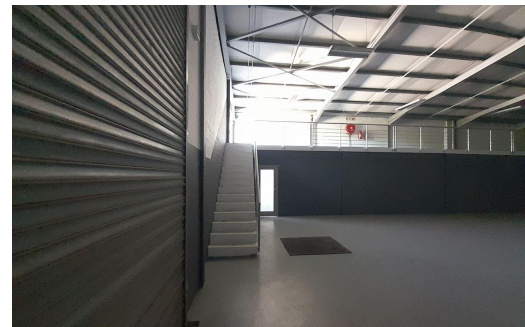

 5

 -

R45,475 pm

535m² Warehouse To Let in Morgan Industria

LAND SIZE 535m²
FLOOR SIZE 535m²
TITLE Sectional Title
ZONING Industrial
SECURITY Yes

OPEN PARKINGS 5
POWER (3 PHASE) Yes

Hein
Uitenweerde
079 493 0761
hein@cch.co.za