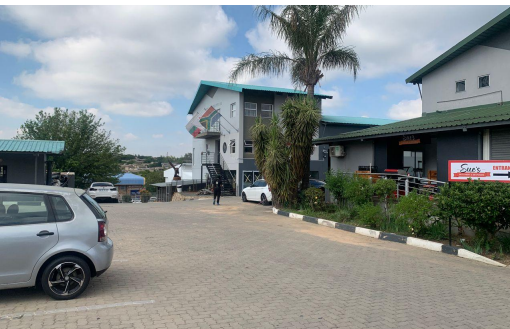

 2

 -

R45,000 pm

256m² Warehouse To Let in Barbeque Downs

FLOOR SIZE	256m ²	OPEN PARKINGS	2
ZONING	Industrial		
AIR CONDITIONING	Yes		

Jimmy Belle
(0)62 461 6810
jimmy@osher.co.za