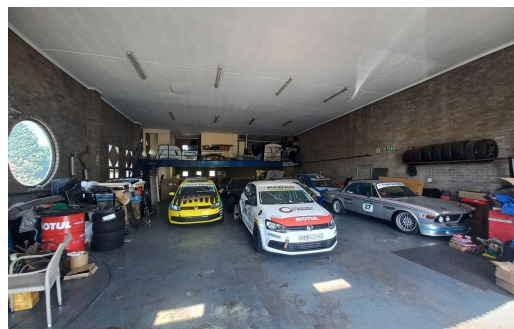

 6

 -

R35,420 pm

308m² Workshop To Let in Barbeque Downs

FLOOR SIZE

308m²

OPEN PARKINGS

6