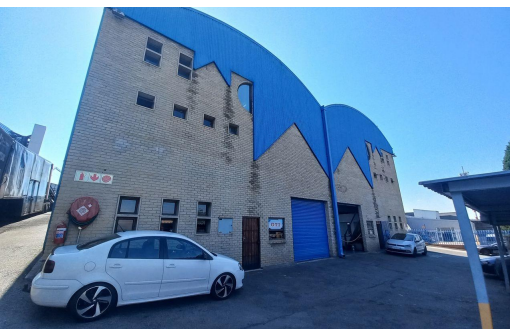

 6

 -

R35,420 pm

308m² Workshop To Let in Barbeque Downs

FLOOR SIZE

308m²

OPEN PARKINGS

6