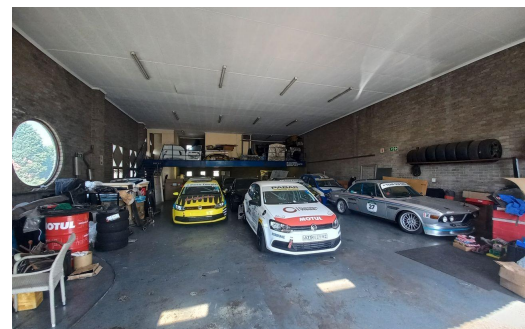

 6

 -

R35,420 pm

308m² Workshop To Let in Barbeque Downs

FLOOR SIZE

308m²

OPEN PARKINGS

6