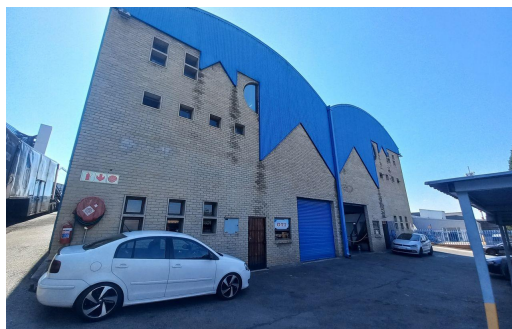

 6

 -

R35,420 pm

308m² Workshop To Let in Barbeque Downs

FLOOR SIZE

308m²

OPEN PARKINGS

6