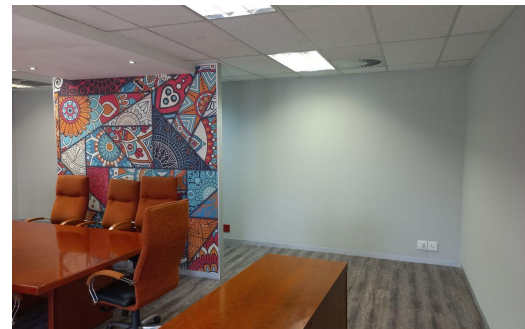

Car icon -
House icon 2

W
ACE
REAK
DES.

R8,160 pm

68m² Office To Let in Woodmead

FLOOR SIZE 68m²
ZONING Commercial
SECURITY Yes

COVERED PARKINGS 2

Lee Inglethorpe
076 996 7424
lee@osher.co.za