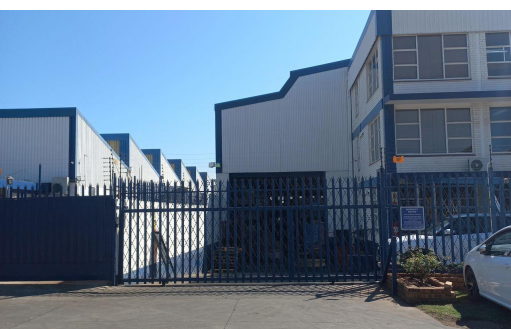

 6

 8

R17,000,000

2,897m² Warehouse For Sale in Spartan

LAND SIZE 3,406m²
FLOOR SIZE 2,897m²
ZONING Industrial
SECURITY Yes
AIR CONDITIONING Yes

OPEN PARKINGS 6
COVERED PARKINGS 8
POWER (3 PHASE) Yes
POWER (AMPS) 315A