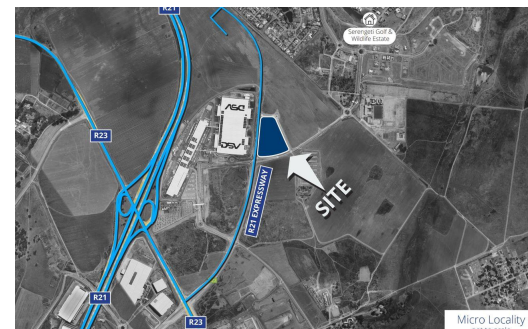

KL Development - Witfontein X 97

R335,524 pm

3,647m² Warehouse To Let in Serengeti Lifestyle Estate

FLOOR SIZE 3,647m²

BUILDING HEIGHT 10m

ZONING Industrial

SECURITY Yes

POWER (3 PHASE) Yes